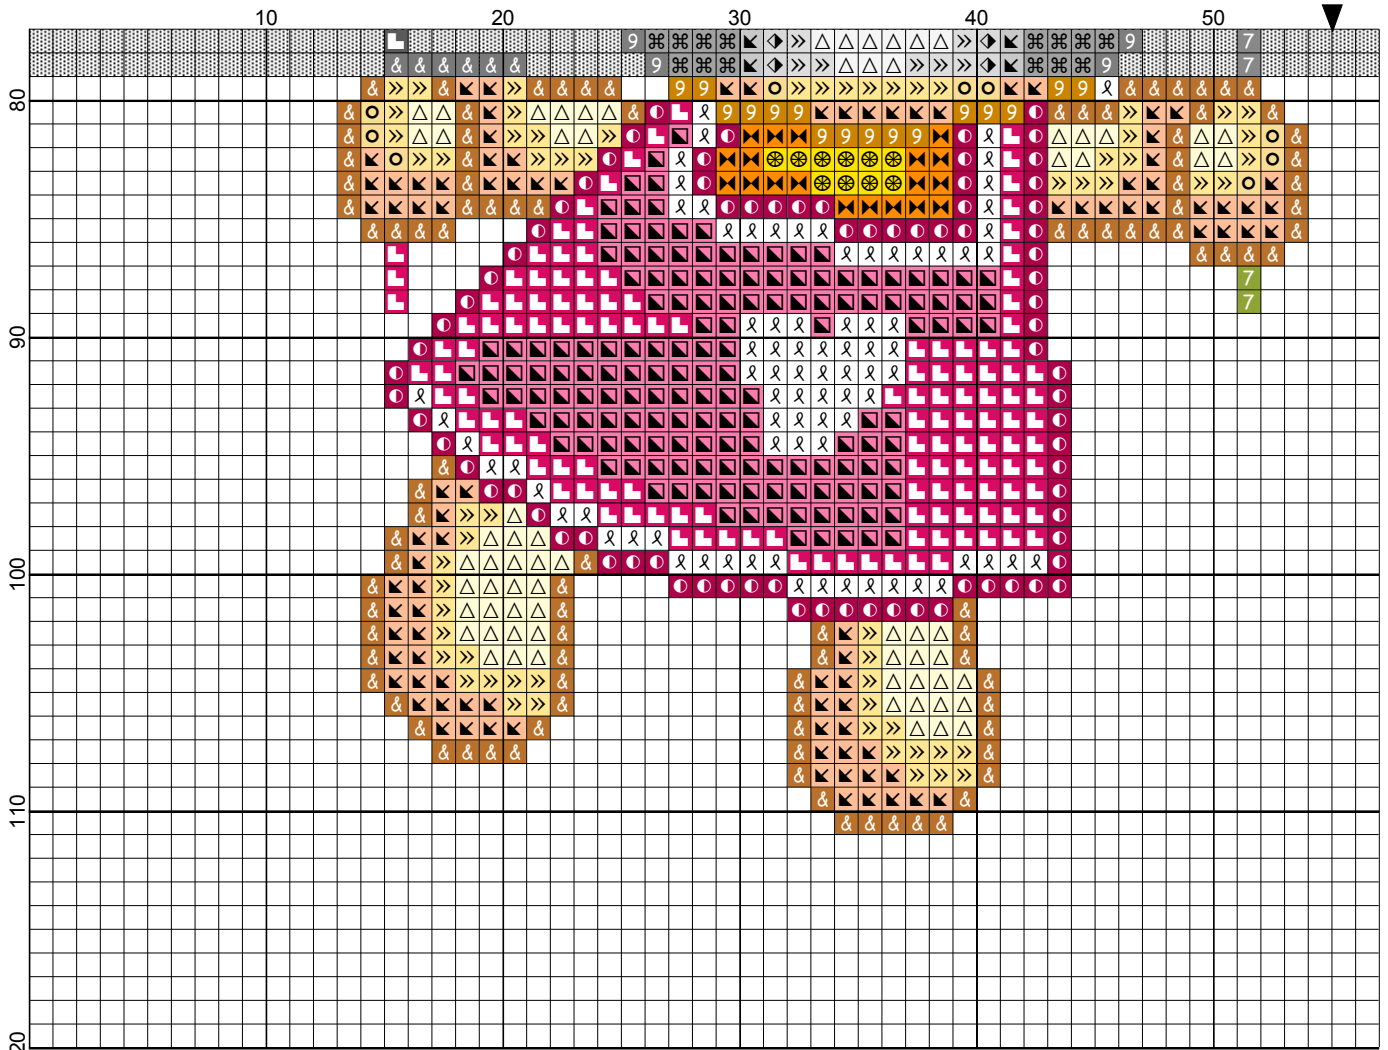

<http://broderietricotdedine.over-blog.com>

nono by dine

<http://broderietricotdedine.over-blog.com>

nono

Author: dine
Copyright: <http://broderietricotdedine.over-blog.com>
Grid Size: 110W x 120H
Design Area: 5,00" x 6,57" (70 x 92 stitches)

Legend:

	[2]	DMC	819	baby pink - lt		[2]	DMC	606	burnt orange-red
	[2]	DMC	3689	mauve - lt		[2]	DMC	3825	pumpkin - pl
	[2]	DMC	600	cranberry - vy dk		[2]	DMC	921	copper
	[2]	DMC	3806	cyclamen pink - lt		[2]	DMC	918	red copper - dk
	[2]	DMC	3609	plum - ul lt		[2]	DMC	945	tawny - md
	[2]	DMC	3608	plum - vy lt		[2]	DMC	402	mahogany - vy lt
	[2]	DMC	796	royal blue - dk		[2]	DMC	3823	yellow - ul pl
	[2]	DMC	996	electric blue - md		[2]	DMC	3855	autumn gold - lt
	[2]	DMC	772	yellow green - vy lt		[2]	DMC	3853	autumn gold - dk
	[2]	DMC	907	parrot green - lt		[2]	DMC	3827	golden brown - pl
	[2]	DMC	906	parrot green - md		[2]	DMC	3826	golden brown
	[2]	DMC	904	parrot green - vy dk		[2]	DMC	3857	rosewood - dk
	[2]	DMC	581	moss green		[2]	DMC	938	coffee brown - ul dk
	[2]	DMC	782	topaz - dk		[2]	DMC	5200	snow white
	[2]	DMC	973	canary - br		[2]	DMC	648	beaver gray - lt
	[2]	DMC	744	yellow - pl		[2]	DMC	310	black
	[2]	DMC	740	tangerine		[2]	DMC	150	dusty rose - ul vy dk
	[2]	DMC	3340	apricot - md					