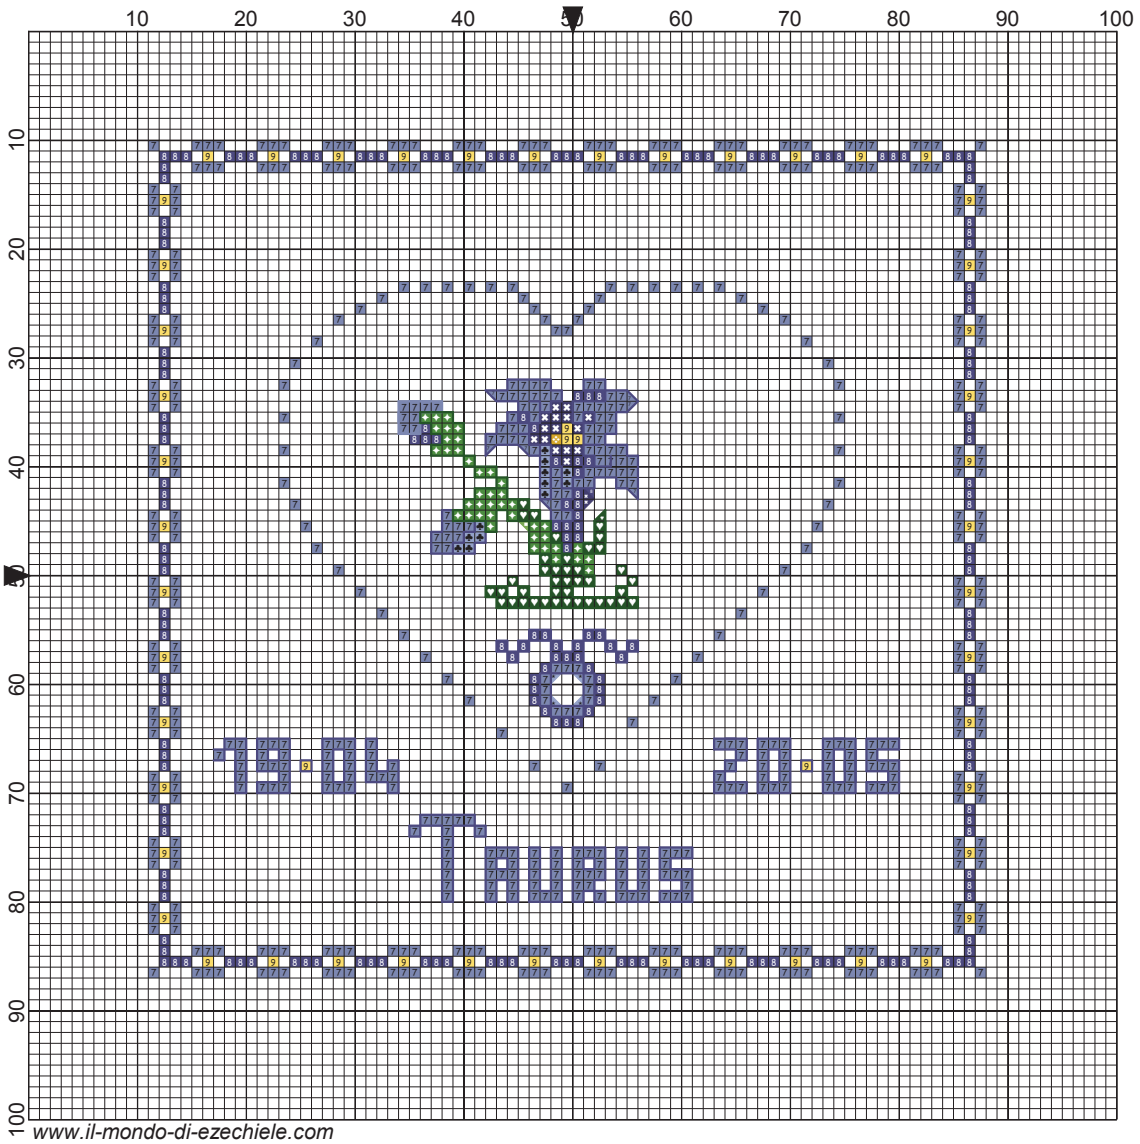

MAY FOR YOU by Eze

Legend:

- DMC-793
- DMC-792
- DMC-743
- DMC-3852
- DMC-3347
- DMC-3346
- DMC-895
- DMC-158
- DMC-794
- DMC-794

Backstitches:

- DMC-793
- DMC-792
- DMC-895

MAY FOR YOU

Author: Eze
Copyright: www.il-mondo-di-ezechiele.com
Grid Size: 100W x 100H
Design Area: 5,50" x 5,50" (77 x 77 stitches)

Legend:

 [2] DMC 793 cornflower blue - md
 [2] DMC 792 cornflower blue - dk
 [2] DMC 743 yellow - md
 [2] DMC 3852 straw - vy dk
 [2] DMC 3347 yellow green - md

 [2] DMC 3346 hunter green
 [2] DMC 895 hunter green - vy dk
 [2] DMC 158 cornflwr blu - md vy dk
 [2] DMC 794 cornflower blue - lt
 [2] DMC 794 cornflower blue - lt

Backstitch Lines:

 DMC-793 cornflower blue - md

 DMC-792 cornflower blue - dk

 DMC-895 hunter green - vy dk