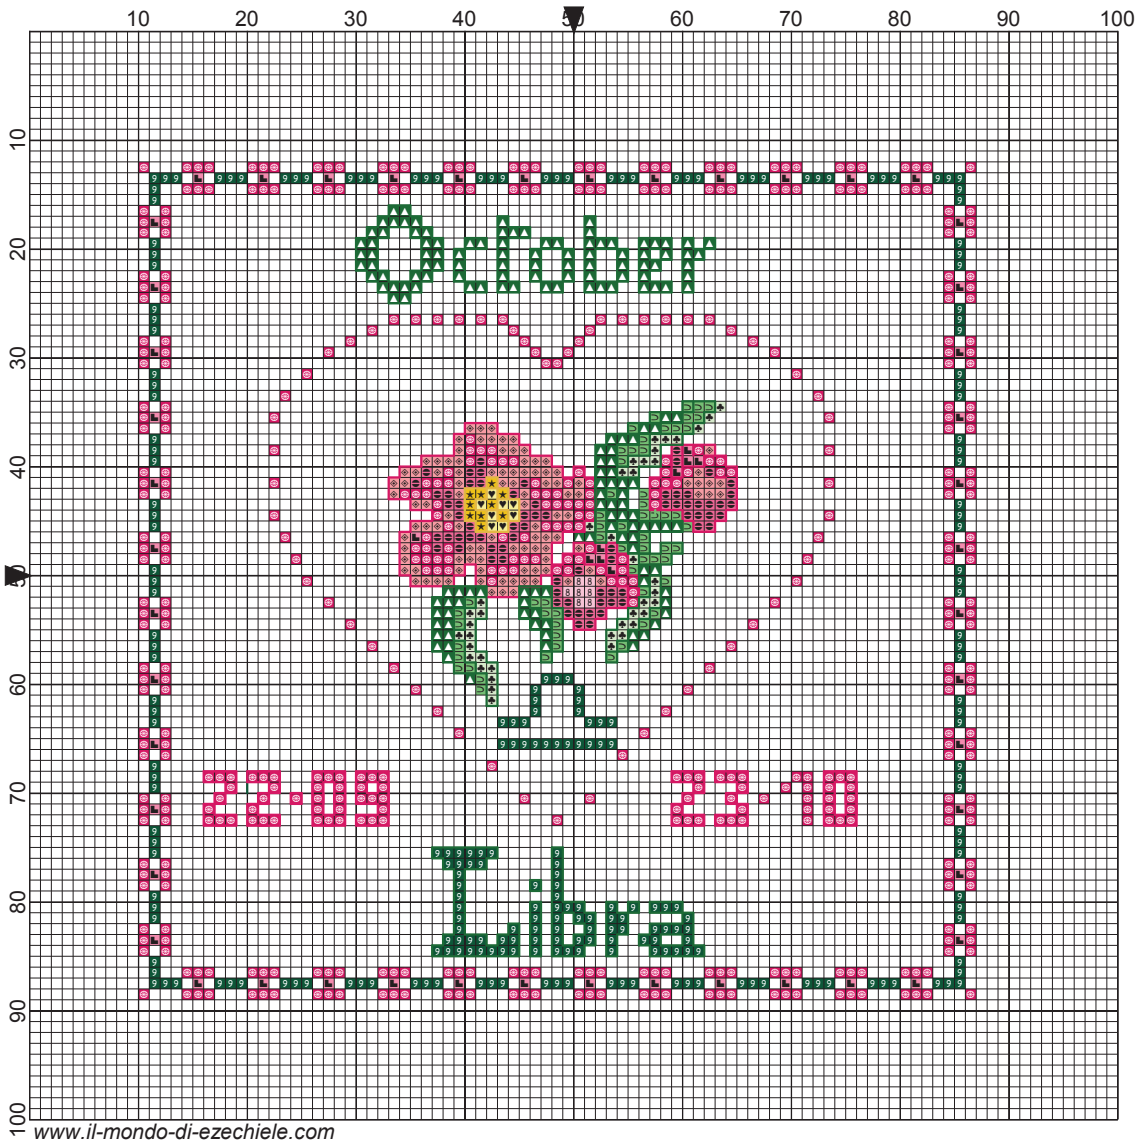

OCTOBER FOR YOU by Eze

Legend:

- DMC-320
- DMC-500
- DMC-600
- DMC-604
- DMC-3326
- DMC-319
- DMC-369
- DMC-727
- DMC-728
- DMC-603
- DMC-3689

Backstitches:

- DMC-320
- DMC-500
- DMC-600
- DMC-319
- DMC-729

OCTOBER FOR YOU

Author: Eze
Copyright: www.il-mondo-di-ezechiele.com
Grid Size: 100W x 100H
Design Area: 5,50" x 5,50" (77 x 77 stitches)

Legend:

 [2] DMC 320 pistachio green - md
 [2] DMC 500 blue green - vy dk
 [2] DMC 600 cranberry - vy dk
 [2] DMC 604 cranberry - lt
 [2] DMC 3326 rose - lt
 [2] DMC 319 pistachio green - vy dk