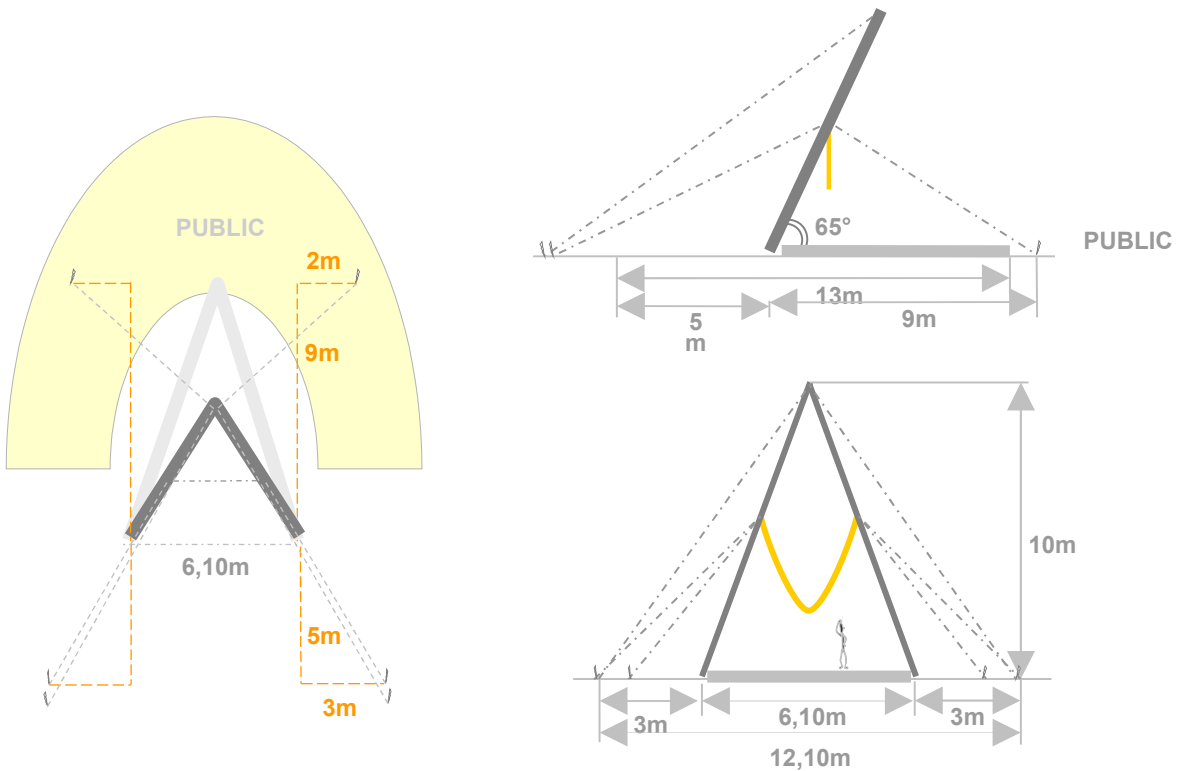

[Technical Reader]

Type of performance : Contemporary dance solo and aerial acrobatics on U-Rope (Cloud swing)
Number of people : 1 artist
 + 1 or 2 technicians
 + 2 members to be supplied by the organisation to set-up and take-down the set.

Duration of the show : 35 minutes.

Set-up/take-down time : 3 to 5 hours (depending on the site)

Performance area :
 Floor Space: Wide 6m / Deep 8m
 Aerial Rig: Height 9,50m / Spread 6m

Performing space :

- 13 X 13m on flat and level surface without holes.
- the aerial rig is anchored by 8 tent pegs of 1,20m maximum in length.
 (It is the organisation's responsibility to make sure that water and electricity pipes underneath the performance area are not at risk) when anchoring without tent pegs the organisation has to deliver 4 blocks of concrete of 1200 kg each as counterweights.
- the performance should be played in a quiet and harmonious place.
- streetlamps and luminous signage should be turned off to keep the right ambience of the lighting design.