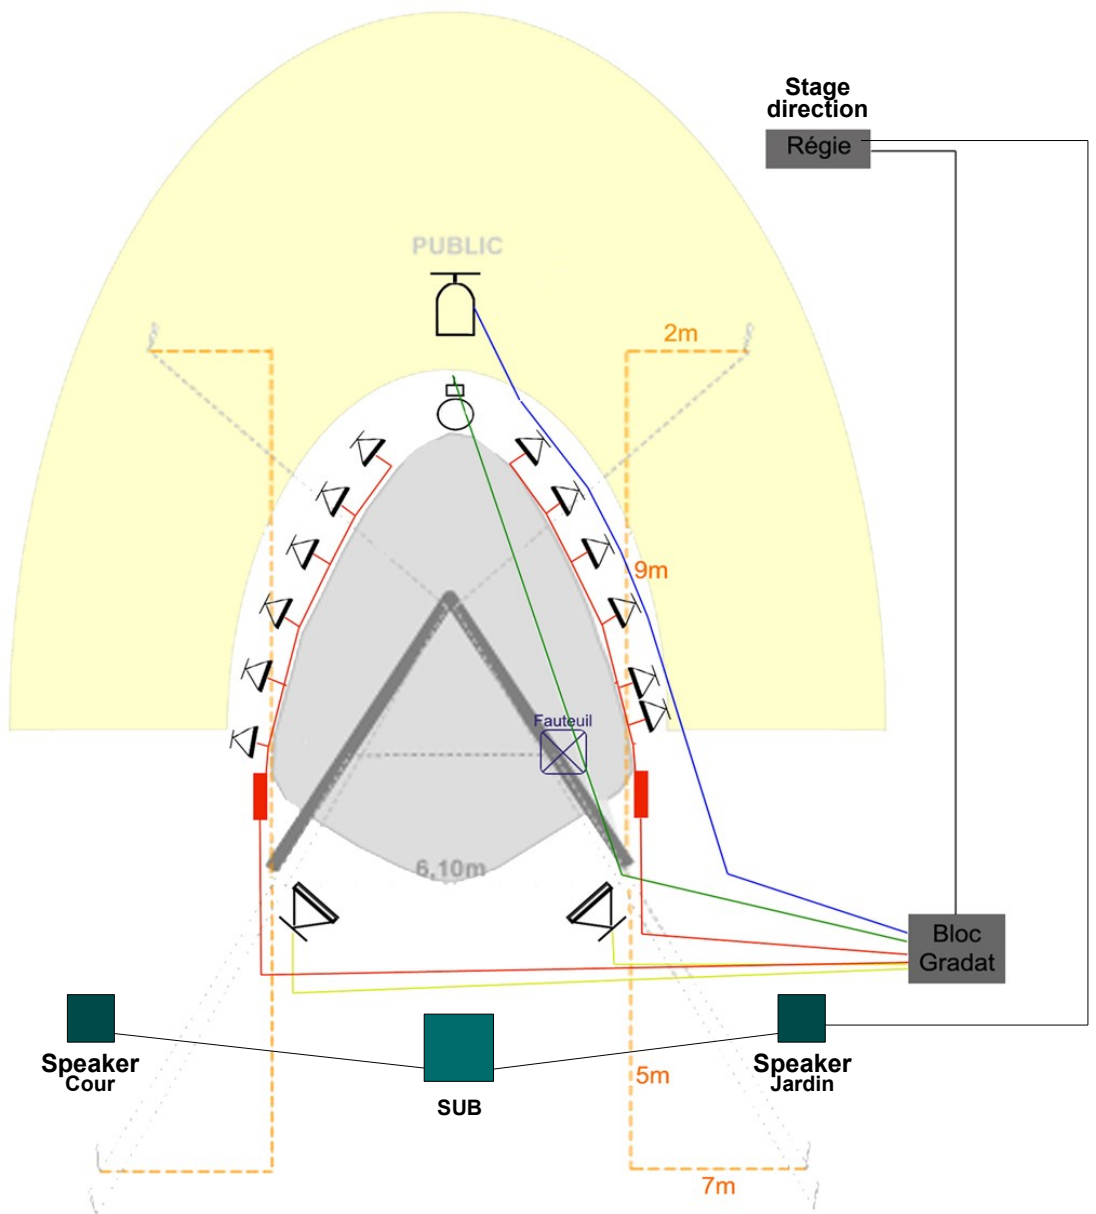

Duration of the show : 35 minutes.

Set-up/take-down time : 3 to 5 hours (depending on the site)

Performance area :
 Floor Space: Wide 6m / Deep 8m
 Aerial Rig: Height 9,50m / Spread 6m

Performing space :

- 13 X 13m on flat and level surface without holes.
- the aerial rig is anchored by 8 tent pegs of 1,20m maximum in length.
 (It is the organisation's responsibility to make sure that water and electricity pipes underneath the performance area are not at risk) when anchoring without tent pegs the organisation has to deliver 4 blocks of concrete of 1200 kg each as counterweights.
- the performance should be played in a quiet and harmonious place.
- streetlamps and luminous signage should be turned off to keep the right ambience of the lighting design.

Other :

- 3 black rolls of scotch for dance carpets
- 1 table + 2 chairs for stage direction
- 1 instrument to perforate concrete or tar if needed.(Jackhammer)
- 1 ironing-table for costume
- 1 mirror
- place for 2 or 3 persons with toilet and water and a secure place to store equipment between performances.

Soi(e)

-  Par 20
-  Par 56 - cp 62 - 500w
-  Par 64 - cp 62 - 1Kw
-  Lampe épiscopo

Soi(e)